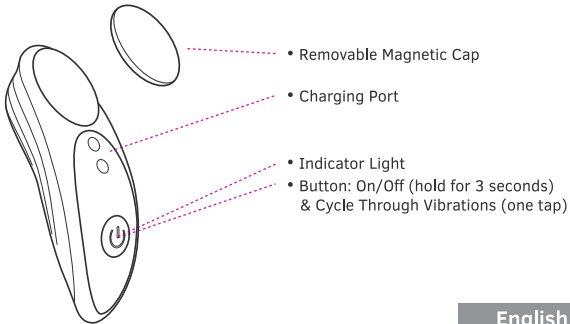

LOVENSE

Ferri

USER MANUAL

English

What's Included

- (1) Bluetooth® Remote-Controlled Panty Vibrator
- (1) USB Charging Cable
- (1) User Manual
- (1) Quick Setup Guide
- (1) Storage Bag
- (1) Extra Magnetic Cap